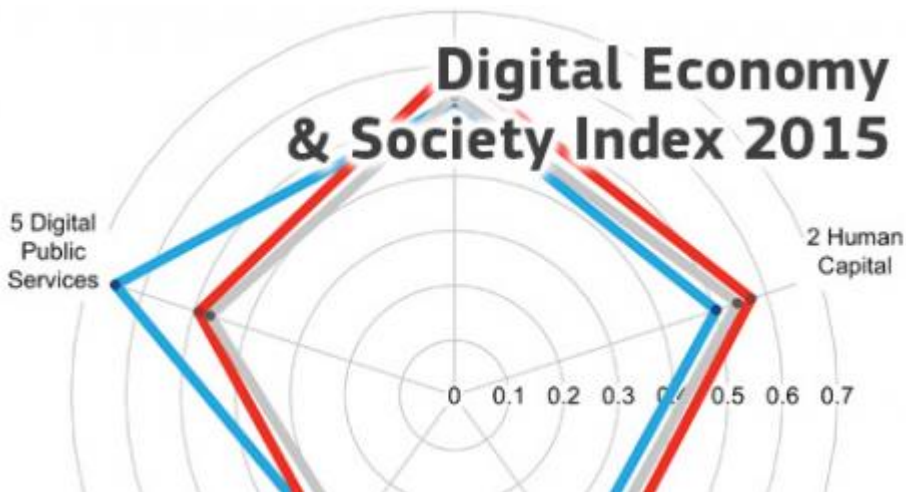

[DESI 2015 Country Profiles](#)

The Digital Economy and Society Index (DESI) is a composite index that summarises relevant indicators on Europe's digital performance and tracks the evolution of EU member states in digital competitiveness.

European Commission

Screenshot showing a graph from a country profile

Here you will find country profiles for the EU member states, which portray the performance of the country in the DESI 2015.

Download